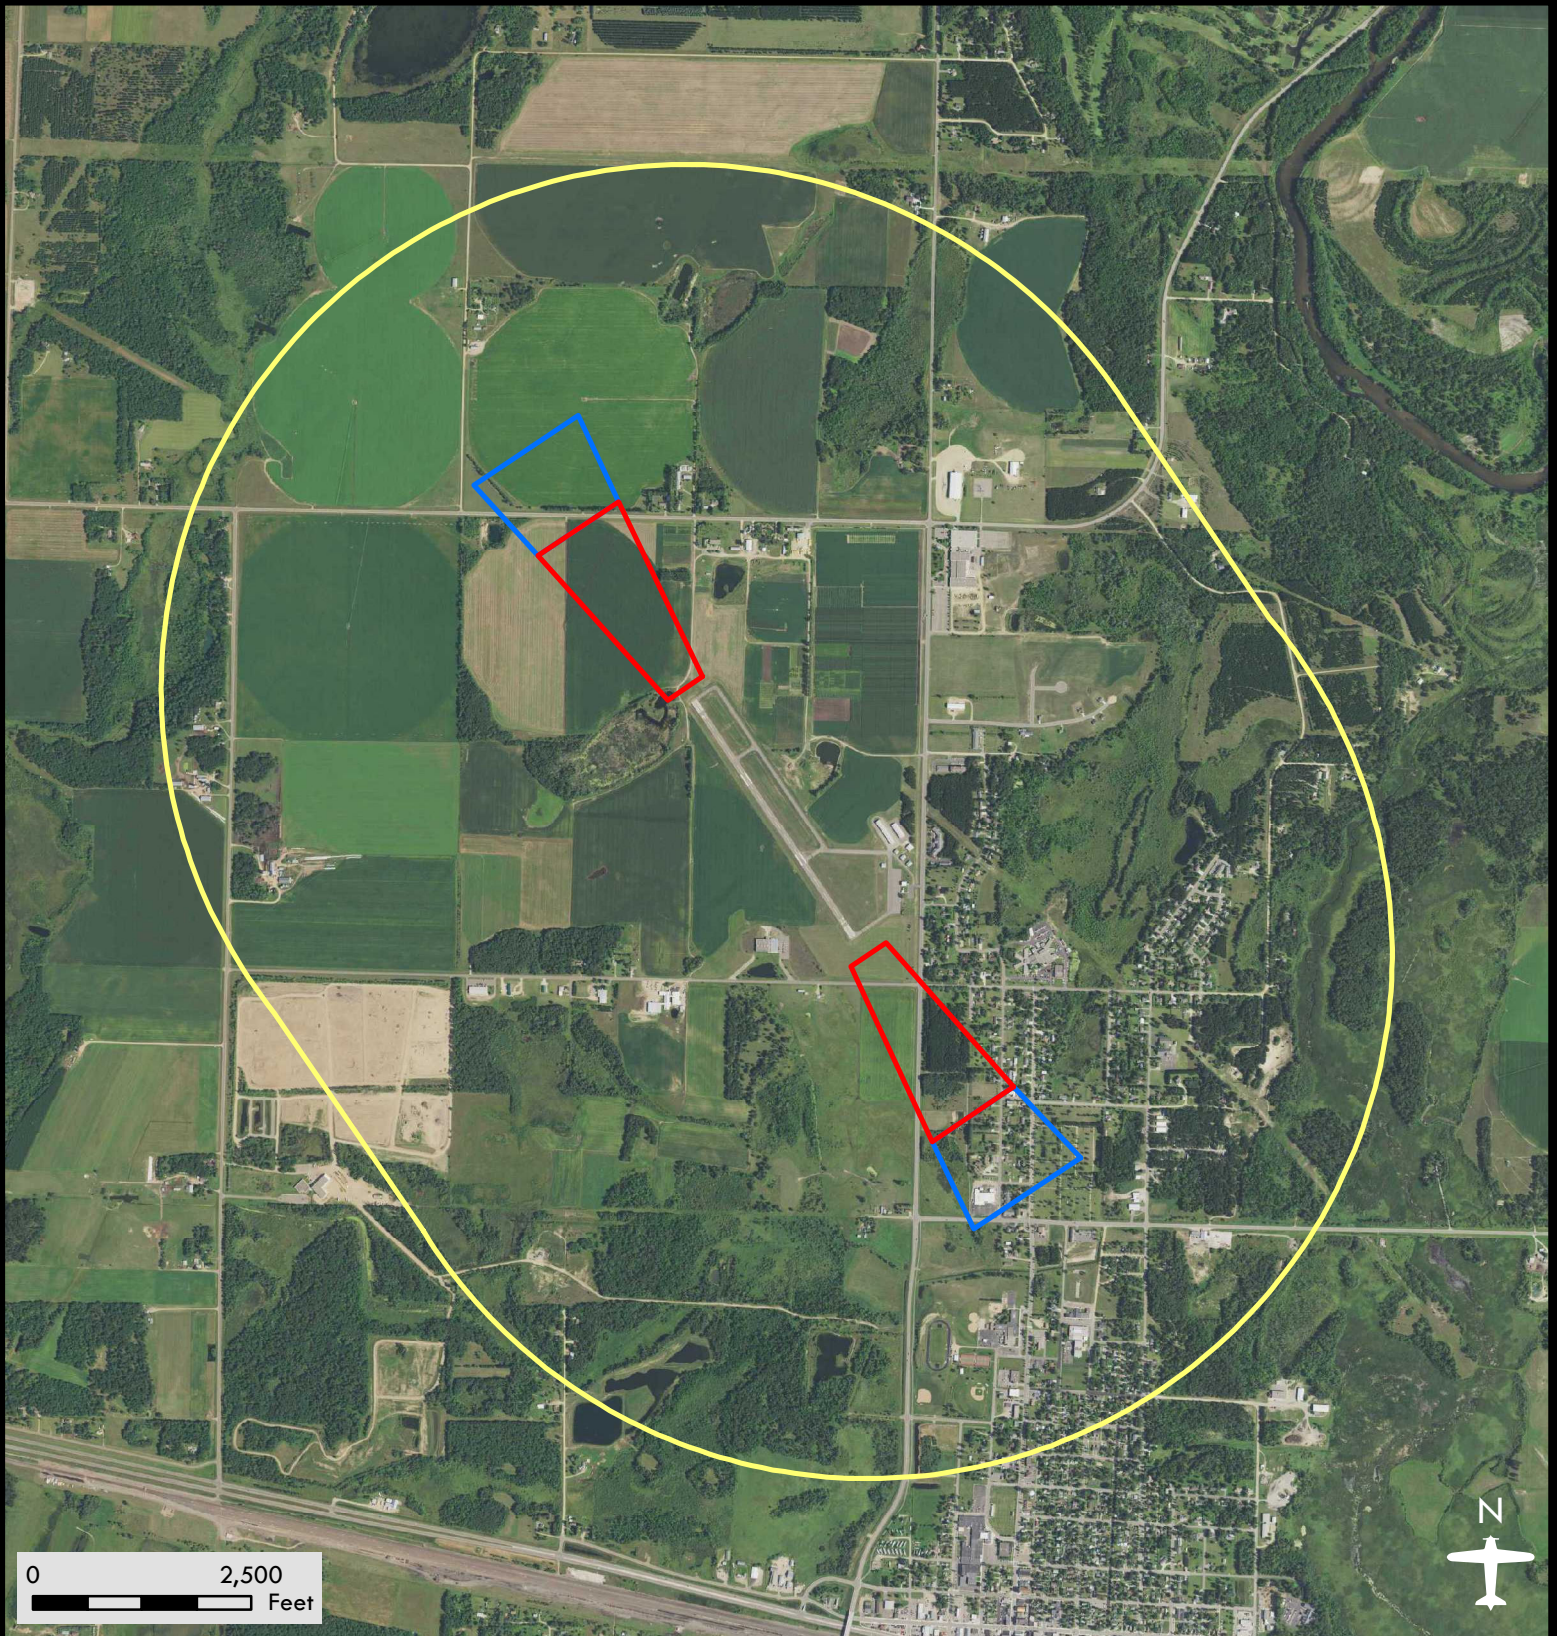

Staples Municipal Airport

Airport Safety Zones

Date: 08/08/2018

Legend

-  Zone A
-  Zone B
-  Zone C

DISCLAIMER: This is not an official zoning map. To view the official map and ordinance for this airport, please visit the Airport Zoning Information Warehouse at <https://www.dot.state.mn.us/aero/planning/zoning-warehouse.html>. The State of Minnesota makes no representations or warranties expressed or implied, with respect to the reuse of the data provided herewith regardless of its format or the means of its transmission. There is no guarantee or representation to the user as to the accuracy, currency, suitability, or reliability of this data for any purpose. The user accepts the data "as is." The State of Minnesota assumes no responsibility for loss or damage incurred as a result of any user's reliance on this data. All maps and other material provided herein are protected by copyright. Permission is granted to copy and use the materials herein.